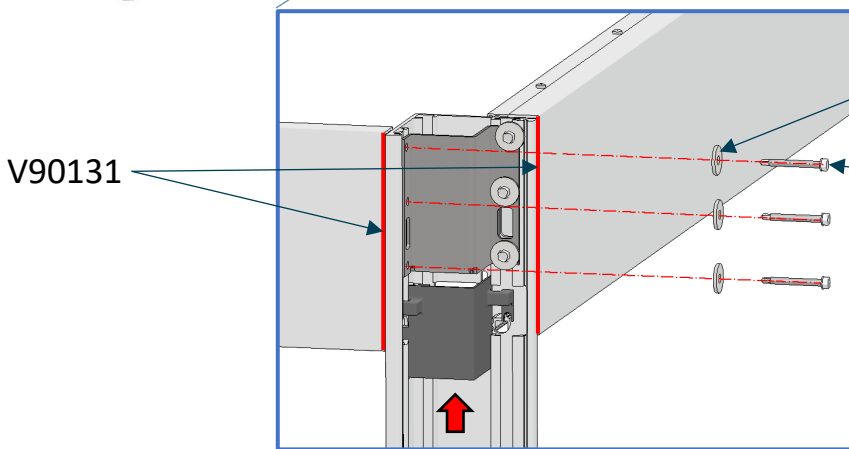

7a

A-98-7021 (3x)

A-98-7020 (3x)

1L + 1R

7b