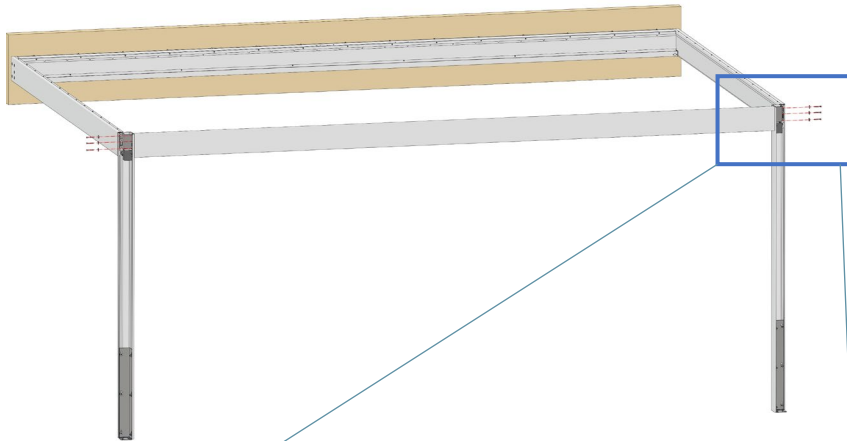

7a

A-98-7021 (3x)

A-98-7020 (3x)

1L + 1R

7b