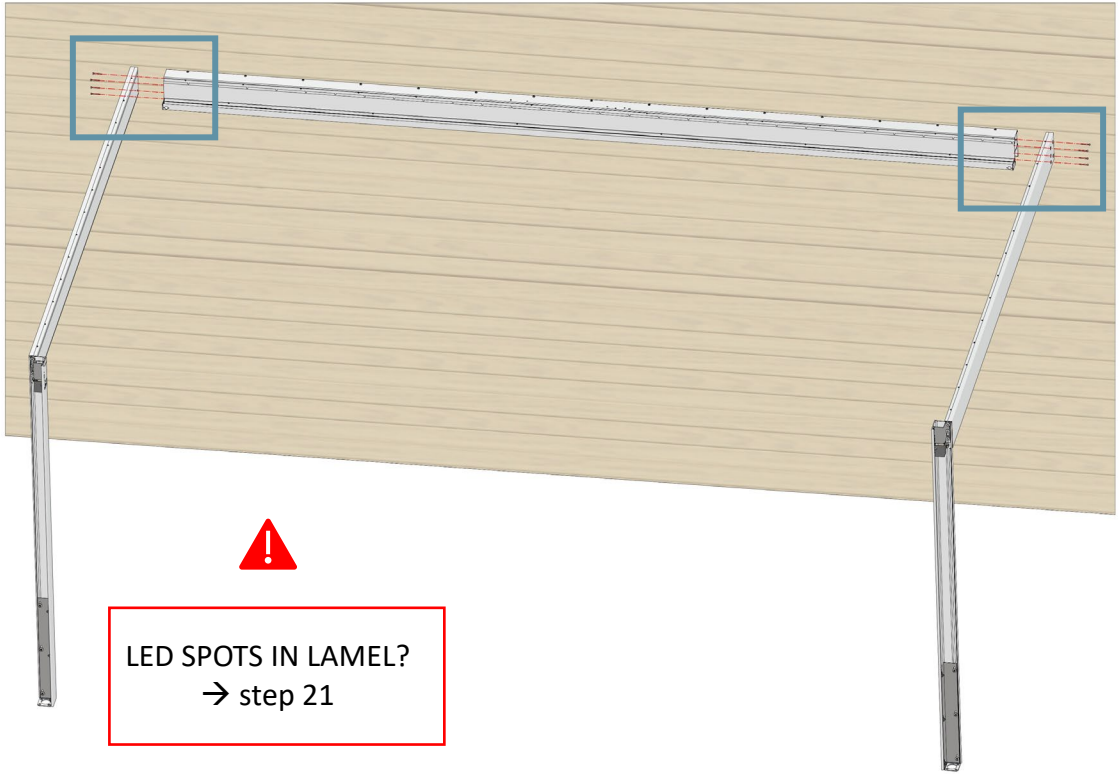

A-98-7021 (3x)

V90131

1L + 1R

4c

5a

LED SPOTS IN LAMEL?
→ step 21

A-98-7020 (4x)

2x