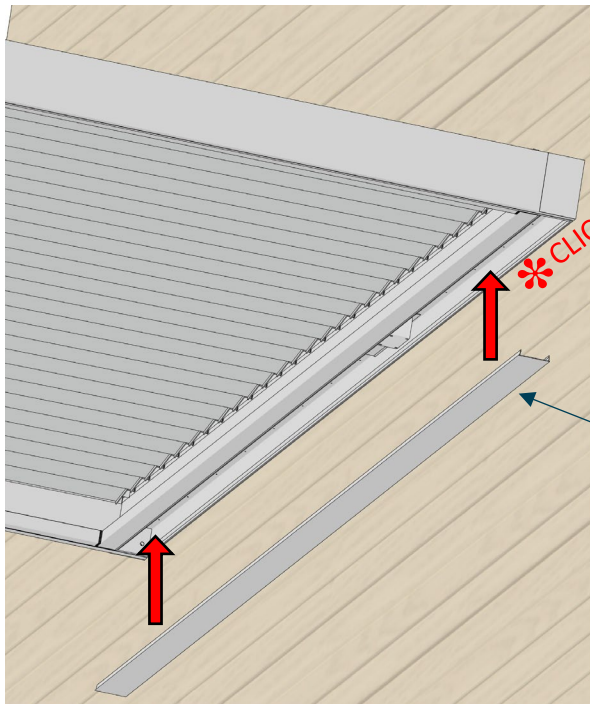

12a

- A-98-7022 (2x)
- A-98-7021 (2x)
- A-98-7023 (2x)

A-98-7071/7072

LED SPOTS?
→ step 20

LED STRIPS?
→ step 21

12b

P-98-7018