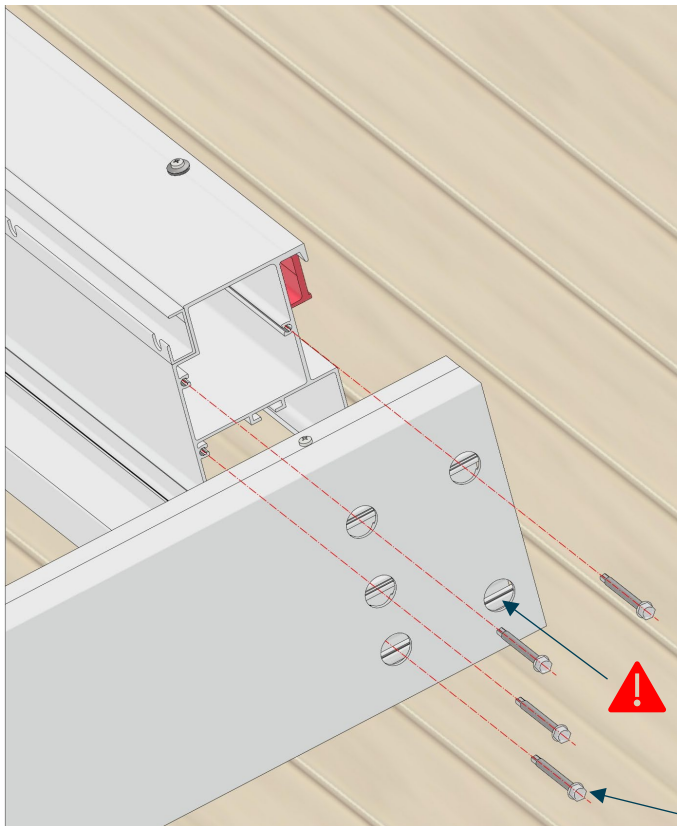

A-98-7021 (3x)

V90131

1L + 1R

4c

5a

LED SPOTS IN LAMEL?
→ step 21

A-98-7020 (4x)

2x