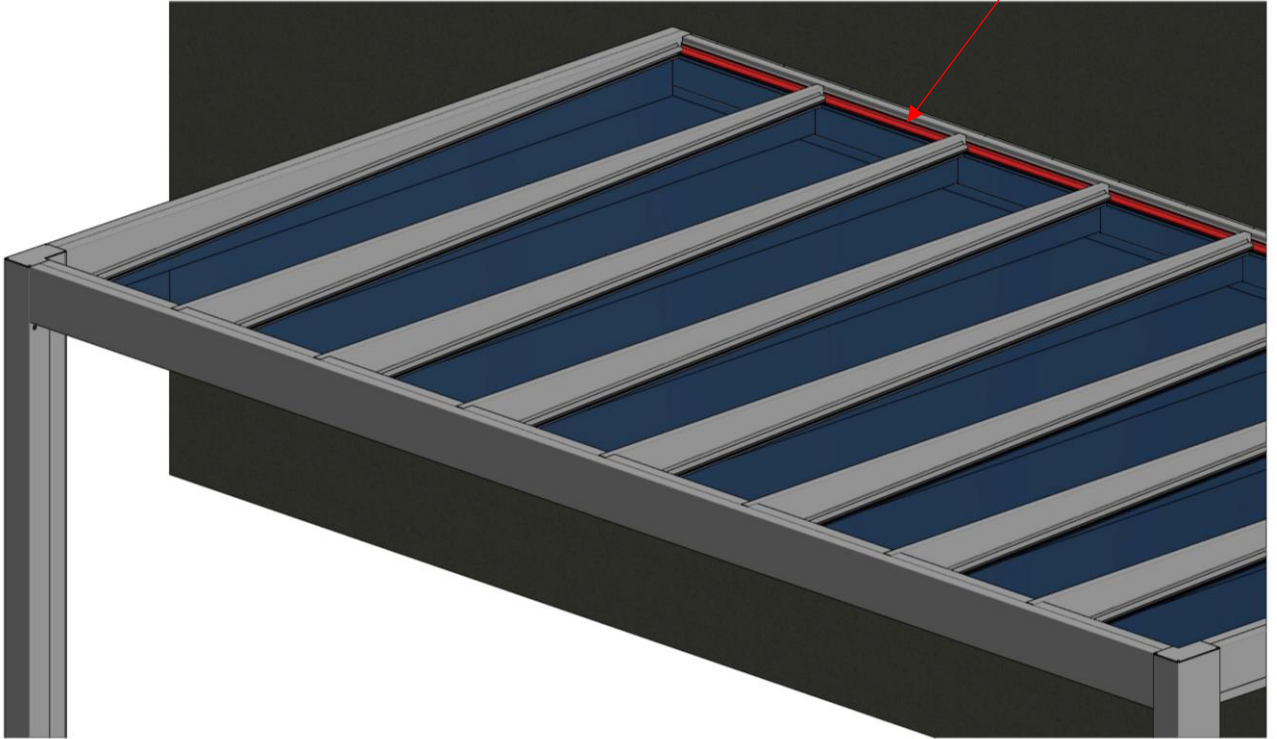

A-50-809903